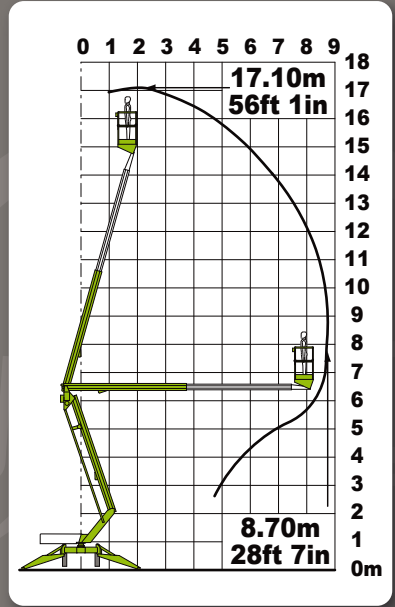

1160kg
2560lbs

1.10m
3ft 7in

2.70m
8ft 10in

200kg
440lbs

1.10m x 0.65m
3ft 7in x 2ft 2in

nifty 120T

1.90m
6ft 3in

1.50m
4ft 11in

1.60m
5ft 3in

5.55m
18ft 3in

1725kg
3800lbs

3.80m
12ft 6in

225kg
500lbs

1.40m x 0.70m
4ft 7in x 2ft 4in

nifty 170

2.15m
7ft

1.65m
5ft 5in

6.20m
20ft 4in

1900kg
4200lbs

4.40m
14ft 5in

200kg
440lbs

1.10m x 0.65m
3ft 7in x 2ft 2in

nifty 210

2.15m
7ft

1.80m
5ft 11in

7.00m
23ft

3300kg
7300lbs

4.90m
16ft 1in

225kg
500lbs

1.40m x 0.70m
4ft 7in x 2ft 4in

100°

nifty HR10