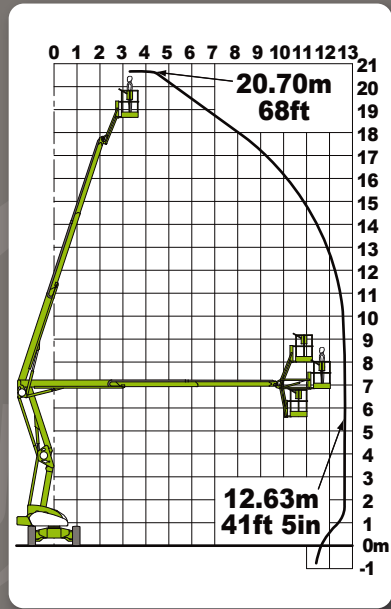

1.80m
5ft 11in

7.00m
23ft

3300kg
7300lbs

4.90m
16ft 1in

225kg
500lbs

1.40m x 0.70m
4ft 7in x 2ft 4in

100°

nifty HR10

nifty HR21

2.15m
7ft

2.25m
7ft 5in

6.25m
20ft 6in

6300kg
13900lbs

150°

5.00m
16ft 5in

225kg
500lbs

1.80m x 0.70m
5ft 11in x 2ft 4in

4.5kph
2.8mph

30%

4.00m
13ft

100°

nifty HR21 4x4

2.15m
7ft

2.25m
7ft 5in

6.25m
20ft 6in

6350kg
14000lbs

150°

5.00m
16ft 5in

225kg
500lbs

1.80m x 0.70m
5ft 11in x 2ft 4in

6.6kph
4.1mph

45%