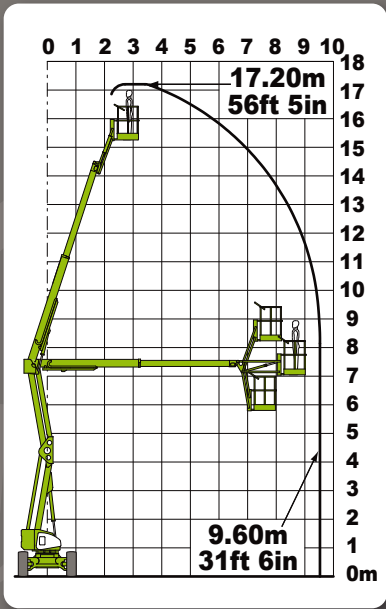

100°

nifty HR17N

2.10m
6ft 11in

1.50m
4ft 11in

6.50m
21ft 4in

7200kg
15900lbs

150°

5.20m
17ft 1in

225kg
500lbs

1.50m x 0.70m
4ft 11in x 2ft 4in

4.0kph
2.5mph

25%

4.40m
14ft 5in

180°

nifty HR17 4x4

2.10m
6ft 11in

2.00m
6ft 7in

6.00m
19ft 8in

6140kg
13550lbs

150°

4.80m
15ft 9in

225kg
500lbs

1.80m x 0.70m
5ft 11in x 2ft 4in

6.6kph
4.1mph

45%

5.10m
16ft 9in

100°

nifty HR18 4x4

2.40m
7ft 10in

2.25m
7ft 5in

7.10m
23ft 4in

6300kg
13900lbs