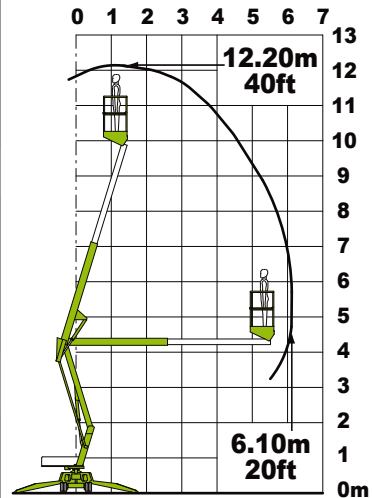

45%

3.50m
11ft 6in

100°

nifty TD120TN

1.90m
6ft 3in

1.15m
3ft 9in

3.95m
13ft

1770kg
3900lbs

0.75m
2ft 6in

3.00m
9ft 10in

120kg
265lbs

0.75m x 0.65m
2ft 6in x 2ft 2in

1.6kph
1.0mph

60%

nifty TD120T

1.90m
6ft 3in

1.10m
3ft 7in

3.95m
13ft

1800kg
4000lbs

3.55m
11ft 8in

200kg
440lbs

1.10m x 0.65m
3ft 7in x 2ft 2in

1.6kph
1.0mph

60%

nifty TD170

2.10m
6ft 11in

1.85m
6ft 1in

5.60m
18ft 4in

3100kg
6850lbs

4.40m
14ft 4in

200kg
440lbs

1.10m x 0.65m
3ft 7in x 2ft 2in