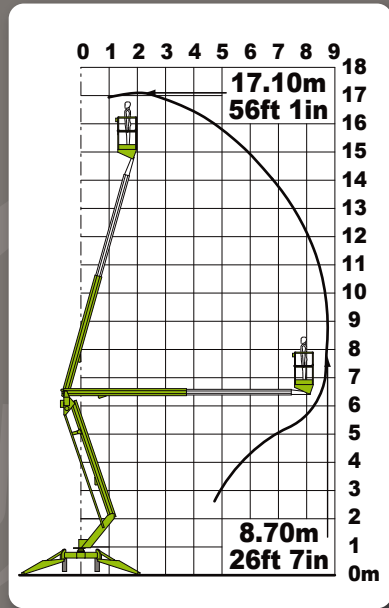

1.80m
5ft 11in

7.00m
23ft

3300kg
7300lbs

4.90m
16ft 1in

225kg
500lbs

1.40m x 0.70m
4ft 7in x 2ft 4in

100°

nifty HR10

4.00m
13ft

100°

nifty 170SD

2.10m
6ft 11in

1.60m
5ft 3in

5.60m
18ft 4in

2750kg
6000lbs

4.40m
14ft 5in

200kg
440lbs

1.10m x 0.65m
3ft 7in x 2ft 2in

5.0kph
3.1mph

25% (2x4)
30% (4x4)

5.20m
17ft

100°

nifty 210SD 4x4x4

2.25m
7ft 5in

2.00m
6ft 7in

6.15m
20ft 2in

3950kg
8700lbs

150°

4.20m
13ft 9in

225kg
500lbs

1.50m x 0.70m
4ft 11in x 2ft 4in

7.5kph
4.7mph