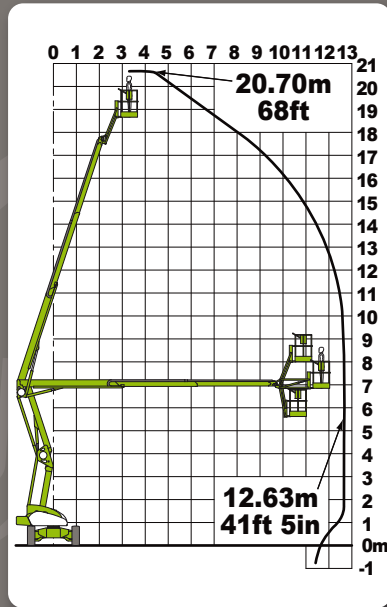

1.80m x 0.70m
5ft 11in x 2ft 4in

4.5kph
2.8mph

30%

4.00m
13ft

100°

nifty HR21 4x4

2.15m
7ft

2.25m
7ft 5in

6.25m
20ft 6in

6350kg
14000lbs

150°

5.00m
16ft 5in

225kg
500lbs

1.80m x 0.70m
5ft 11in x 2ft 4in

6.6kph
4.1mph

45%

4.00m
13ft

100°

nifty 170SD

2.10m
6ft 11in

1.60m
5ft 3in

5.60m
18ft 4in

2750kg
6000lbs

4.40m
14ft 5in

200kg
440lbs

1.10m x 0.65m
3ft 7in x 2ft 2in

5.0kph
3.1mph

25% (2x4)
30% (4x4)

5.20m
17ft

100°

nifty 210SD 4x4x4

2.25m
7ft 5in