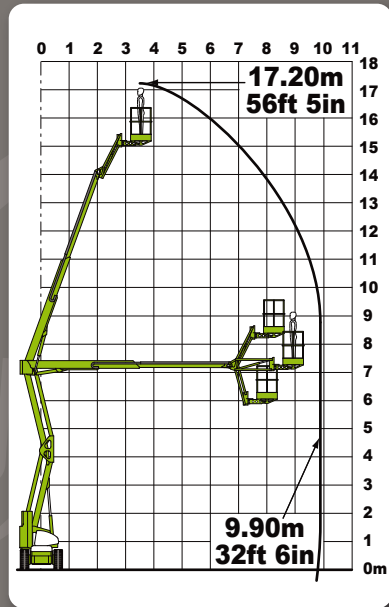

100°

nifty HR17N

2.10m
6ft 11in

1.50m
4ft 11in

6.50m
21ft 4in

7200kg
15900lbs

150°

5.20m
17ft 1in

225kg
500lbs

1.50m x 0.70m
4ft 11in x 2ft 4in

4.0kph
2.5mph

25%

4.40m
14ft 5in

180°

nifty HR17 4x4

2.10m
6ft 11in

2.00m
6ft 7in

6.00m
19ft 8in

6140kg
13550lbs

150°

4.80m
15ft 9in

225kg
500lbs

1.80m x 0.70m
5ft 11in x 2ft 4in

6.6kph
4.1mph

45%

5.10m
16ft 9in

100°

nifty HR18 4x4

2.40m
7ft 10in

2.25m
7ft 5in

7.10m
23ft 4in

6300kg
13900lbs