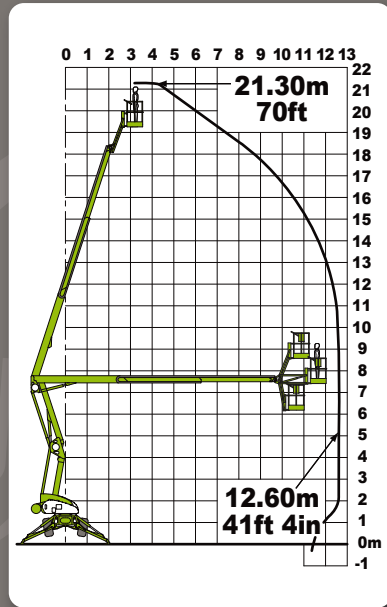

1.80m
5ft 11in

7.00m
23ft

3300kg
7300lbs

4.90m
16ft 1in

225kg
500lbs

1.40m x 0.70m
4ft 7in x 2ft 4in

100°

nifty HR10

200kg
440lbs

1.10m x 0.65m
3ft 7in x 2ft 2in

5.0kph
3.1mph

25% (2x4)
30% (4x4)

5.20m
17ft

100°

nifty 210SD 4x4x4

2.25m
7ft 5in

2.00m
6ft 7in

6.15m
20ft 2in

3950kg
8700lbs

150°

4.20m
13ft 9in

225kg
500lbs

1.50m x 0.70m
4ft 11in x 2ft 4in

7.5kph
4.7mph

45%

3.50m
11ft 6in

100°

nifty TD120TN

1.90m
6ft 3in

1.15m
3ft 9in

3.95m
13ft

1770kg
3900lbs