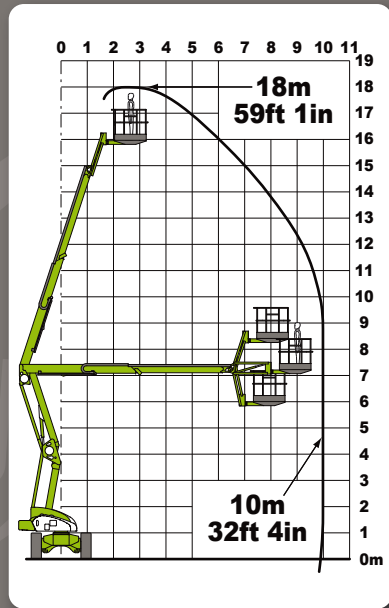

45%

5.10m
16ft 9in

100°

nifty HR18 4x4

2.40m
7ft 10in

2.25m
7ft 5in

7.10m
23ft 4in

6300kg
13900lbs

130°

5.30m
17ft 5in

300kg
661lbs

1.50m x 1.20m
4ft 11in x 3ft 11in

6.6kph
4.1mph

50%

6.00m
19ft 8in

180°

nifty HR21

2.15m
7ft

2.25m
7ft 5in

6.25m
20ft 6in

6300kg
13900lbs

150°

5.00m
16ft 5in

225kg
500lbs

1.80m x 0.70m
5ft 11in x 2ft 4in

4.5kph
2.8mph

30%

4.00m
13ft

100°

nifty HR21 4x4

2.15m
7ft

2.25m
7ft 5in